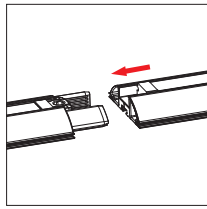

ASSEMBLY

Assemble parts on the floor and stand-up unit when completed.

1