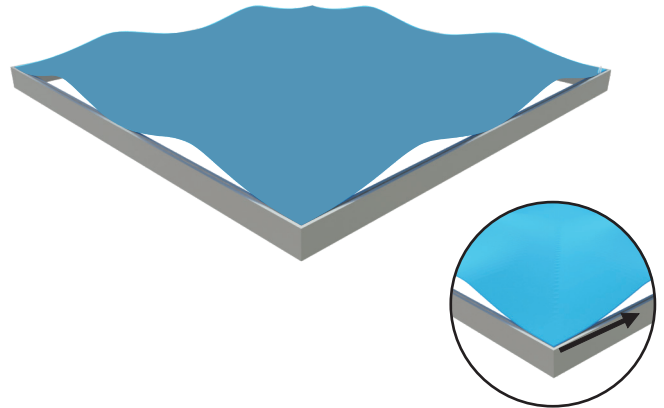

Push the silicone bead into the middle of the run and work your way around the perimeter of the frame until all beading is pushed in properly

To Remove Graphic
Use the pull tab located on the graphic and gently pull the graphic from the frame, going around the perimeter

6