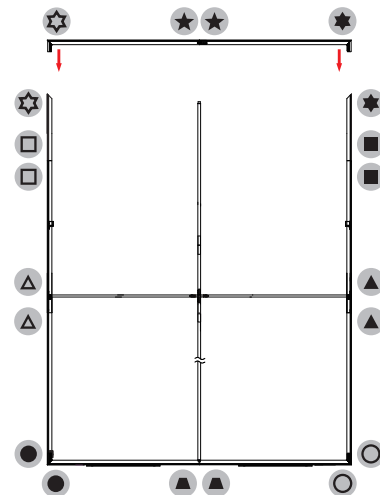

## DIMENSIONS

Assembled Unit	79"w x 89"h x 4"d
Packed Case	46.5"w x 15"h x 12"d, 47 lbs
Shipping Box	47"w x 16"h x 13"d, 49 lbs
Graphic Size	79"w x 89"h

## PARTS

## ASSEMBLY

Assemble parts on the floor and stand-up unit when completed.

1

2

3

4

5

5 Push the silicone bead into each corner of the frame with your thumb.